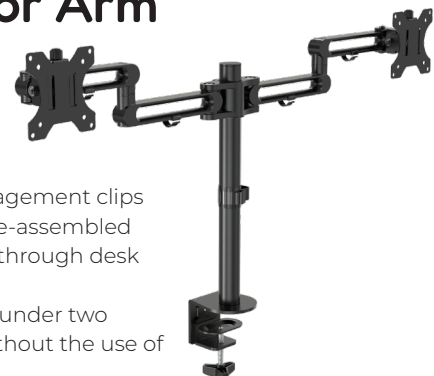

Twin Pole Mounted Monitor Arm

ONLY

- Cable management clips
- Includes pre-assembled clamp and through desk fixing
- Installed in under two minutes without the use of any tools

FINISHES
WH SV BK

Code	Price
MBTA	Available in white, black & silver