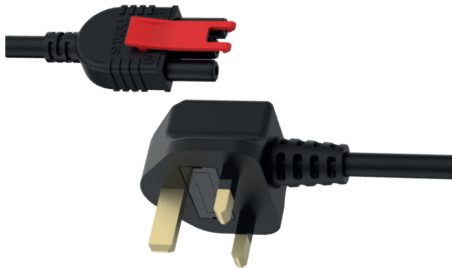

Power Cables

FROM